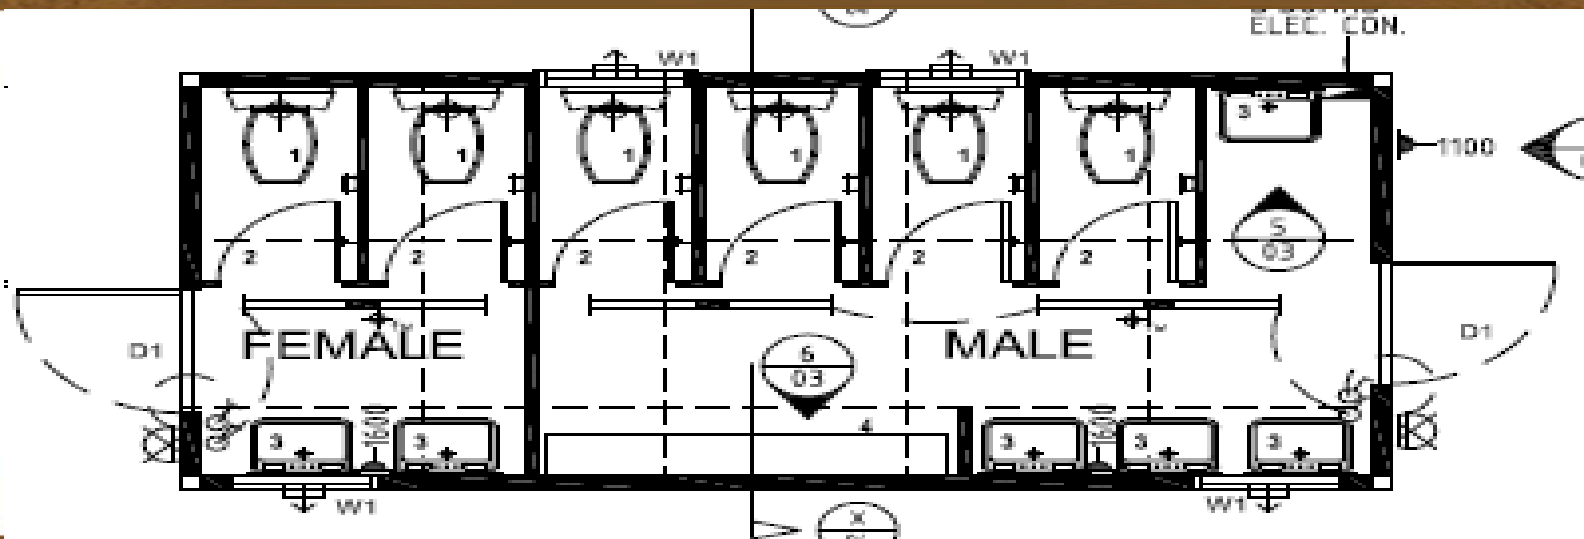

Ascention Assets

Portable Ablution 6x3m

Ascention Assets Portable Ablution 6x3m

Ascention Assets Portable Ablution 6x3m, 4Pan Male, 2Pan Female and Urinal, can come with the following accessories; Waste Tank, Steel Stairs, Water Pump, Water Tank Frame and Water Tank Poly. We can also supply high level water alarms on request.

Ascention Assets

Portable Ablution

Ascention Assets Portable Ablution 6x3m

Ablution c/w

- Waste Tank
- Water Pump
- Steel Stairs
- Water Tank Frame
- Water Tank Poly
- Four Male Pans with Urinal
- Two Female Pans
- Five Stainless Steel Hand Basins