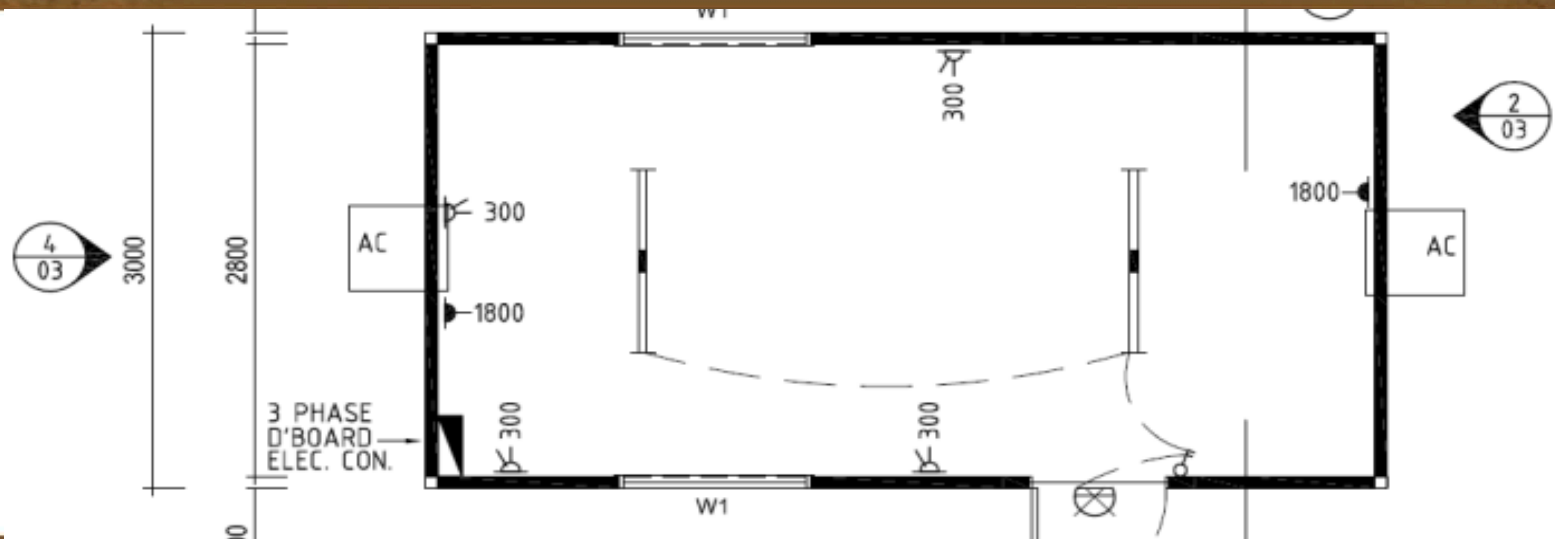

Ascention
Assets

Portable Office 6x3m

Portable Office 6x3m

Our 6x3m portable office comes as an open plan office, with colorbond barge flashing, aluminum framed sliding window, insulated wall panel.

Ascention Assets

Portable Office 6x3m

Ascention Assets 6x3m Portable Office

Office Room Features

- Office Chairs
- Office Desks
- Filing Cabinets
- Curtains
- Bookcases
- Air Conditioning

Applications

- Mine Sites
- Construction Site
- Events
- Mobile Camps

Building design criteria

- Region D
- Terrain Category 2
- Transportable or Permanent
- Easy installation